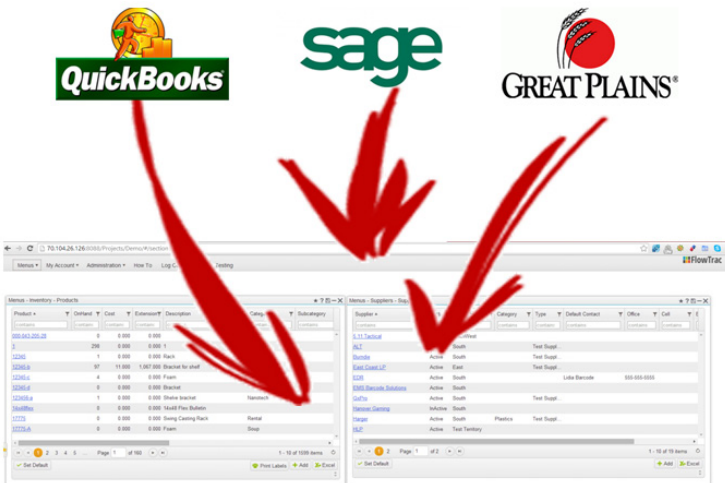

AssetTrac is designed to make integration with accounting software simple. It can be integrated with Quickbooks, Microsoft Great Plains (GP), Sage, and other common accounting software packages. By integrating your asset tracking and accounting software, you can minimize losses and reduce the amount of time and employee effort needed to accurately keep records of your equipment.

About EMS Barcode

The core of our business at EMS Barcode Solutions is building quality relationships. We believe that our

strongest competitive advantage is in recruiting and retaining intelligent, passionate employees, who are treated as our very best strategy for success. In turn, our valued employees take care to cultivate the exceptional customer care you will quickly become accustomed to.

At EMS Barcode Solutions, the belief that "Service is Standard" is the heart of our relationships with customers. EMS barcode consultants are empowered to make the decisions necessary to deliver exceptional customer service in every interaction. We vet and hand pick each software company we sell to make sure they meet the quality standards our customers demand. Call today to speak with one of our barcode consultants about your tracking needs.

Customers using AssetTrac